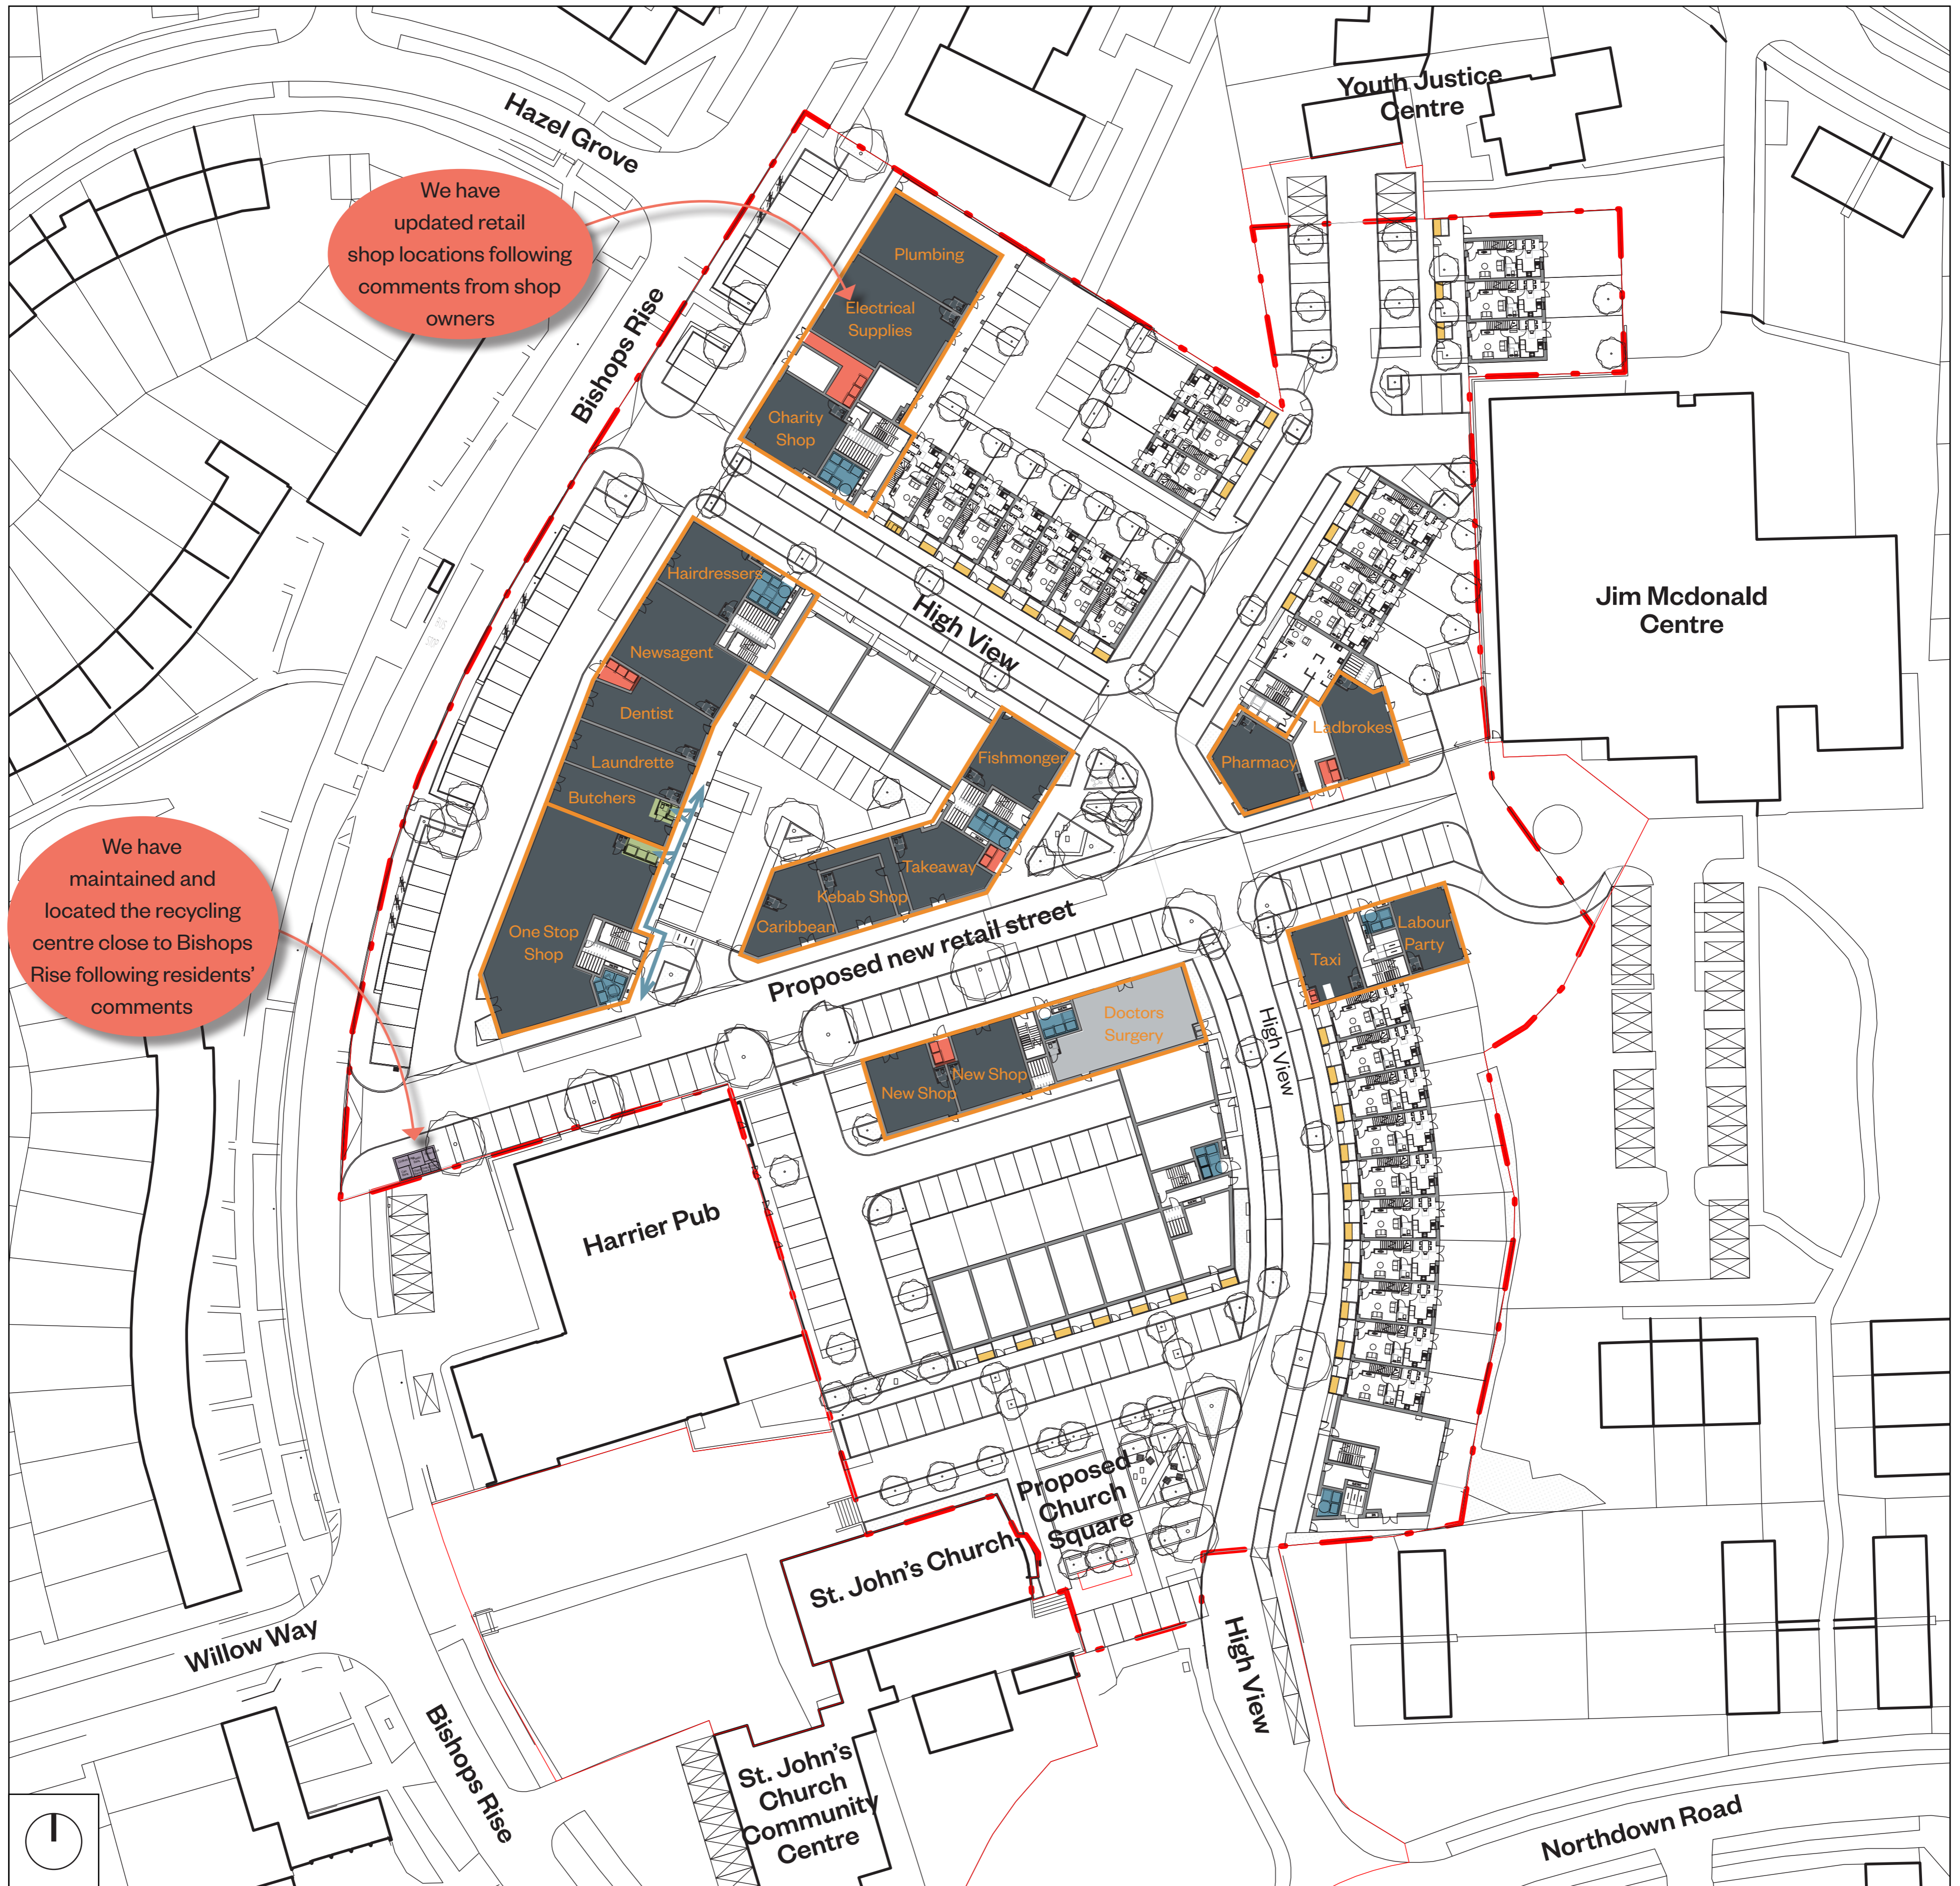

Bin storage and collection...

For shops

The bin storage strategy is the provision of an internal communal bin storage area for each block which will be fob accessed and controlled. All bin storage areas have been sized based on a weekly collection. The exception to this is the One Stop Shop which has been sized based on a daily bin collection. Individual bin storage areas have been considered for the One Stop Shop, Doctor's Surgery, Dentists' and Butchers as these shops and facilities require specialist bin storage.

For flatted blocks

The bin storage strategy is the provision of an internal communal bin storage area for each block which will be fob accessed and controlled.

For houses

The bin storage strategy is the provision of an attractive external covered bin store individual for each house located within front garden areas.

Key

- Communal refuse store
- Individual refuse store
- Proposed recycling bank location
- Residential communal bins for flat blocks
- Individual bins for houses
- Retail blocks
- Doctor's Surgery