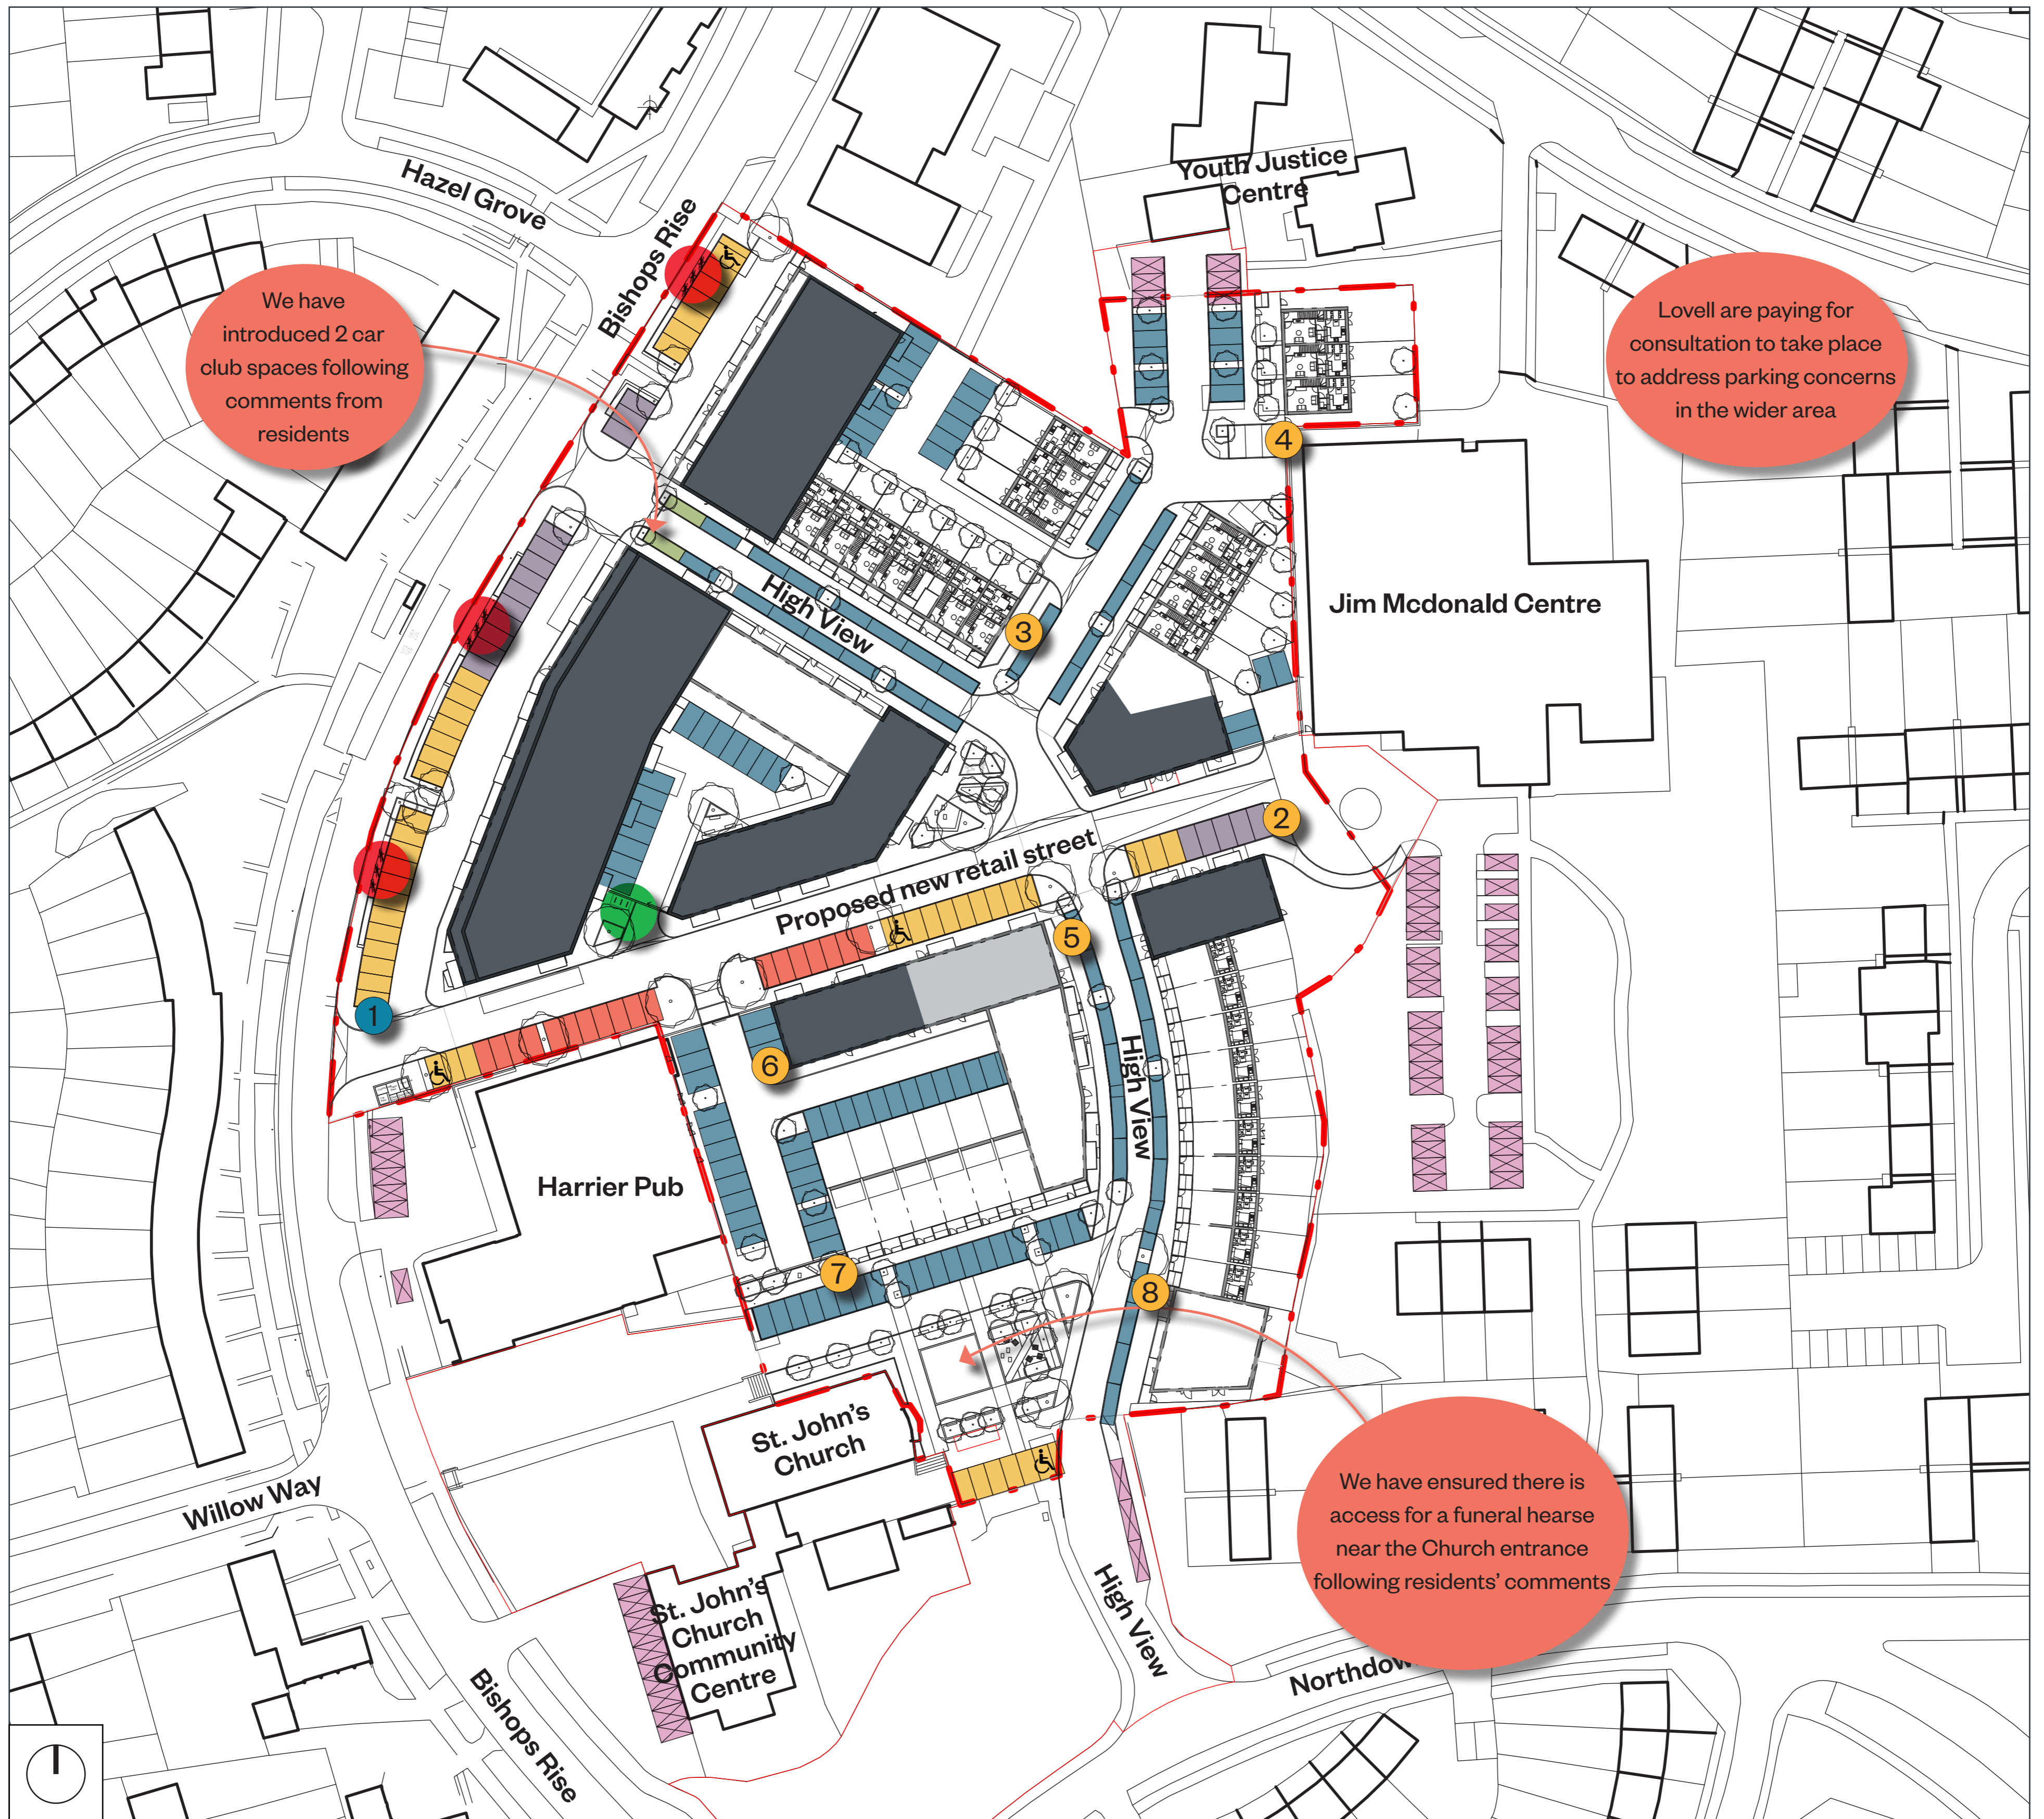

Vehicle and cycle parking...

Car Parking
226 spaces in total + approx. 60 existing spaces

Key

- 18 dedicated spaces for shop traders located near shop units.
- 47 permanent commercial parking spaces
- ♿ 4 additional permanent commercial parking spaces -wheelchair accessible
- 18 shared commercial and residential parking spaces
- 143 permanent residential parking spaces
- 2 car club spaces
- approx. 60 existing parking spaces within local town centre
- Retail blocks
- Doctor's surgery

Cycle Parking
21 spaces in total

Key

- Cycle parking in public realm for commercial visitor spaces (x15)
Sheffield stand spaces
- Cycle parking in public realm for shop traders (x6)
Covered sheffield stand spaces
- 1 Electric charging point (x1) - 22wK rapid charger for shop customers
- 2 Electric charging points (x7) - 7wK slower charger for residential parking